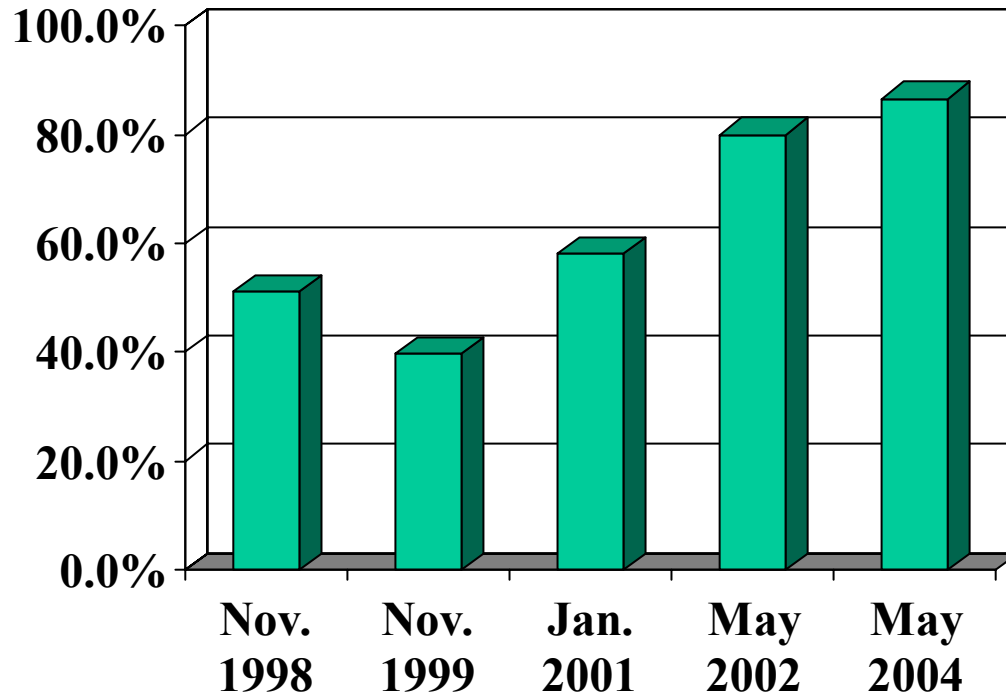

Smoke Free Bar Compliance Stand Alone Bars

Percent

Year	%Compliant
1998	51.2
1999	39.7
2001	58.1
2002	80.0
2004	86.7

Source: San Francisco Tobacco Free
Project